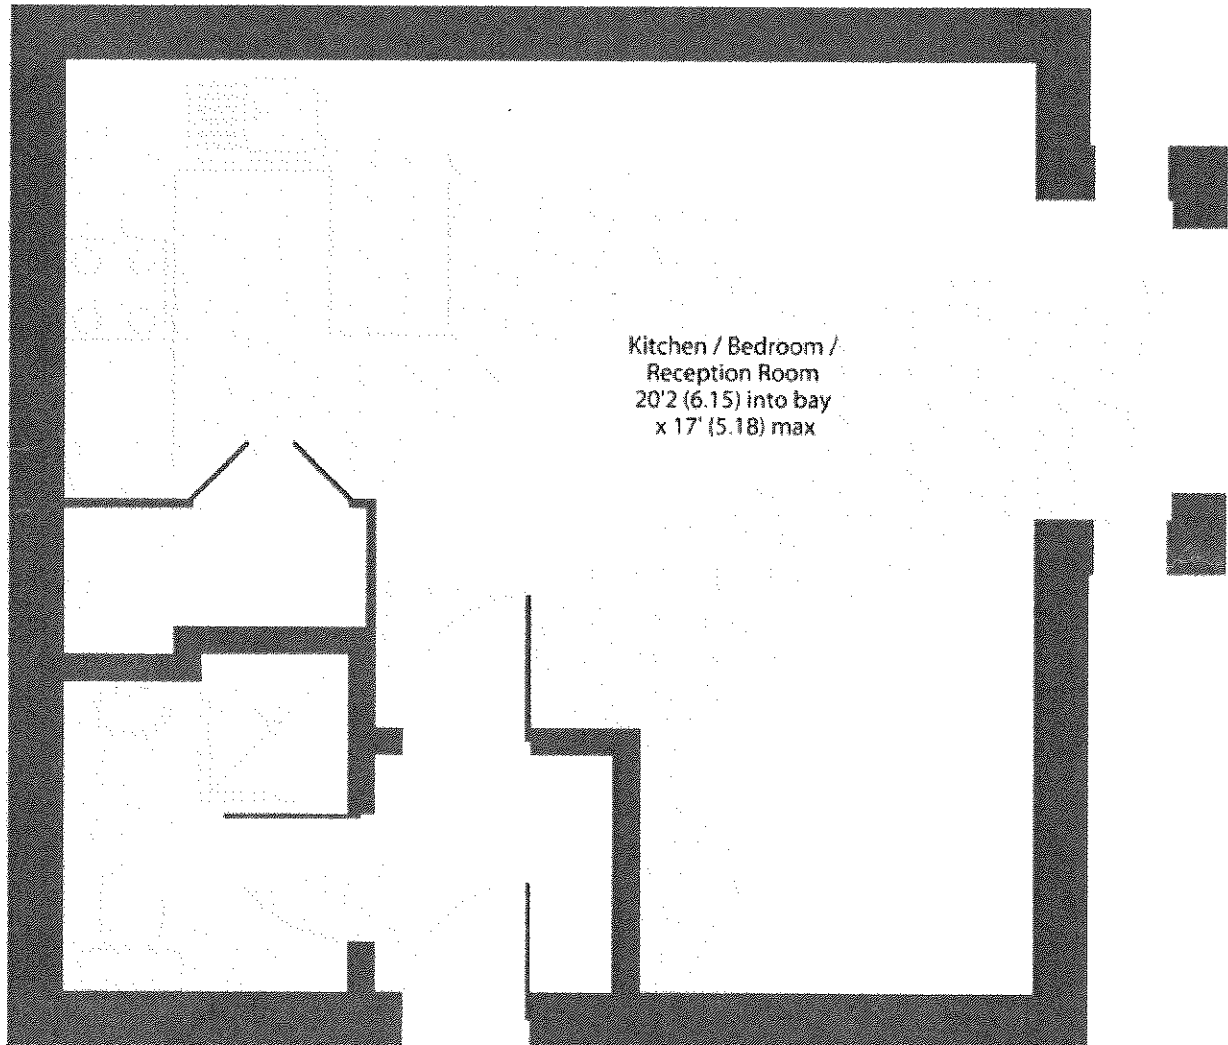

2 Balmoral Mews, Rylett Road, London, W12 9SG

Approximate size: 314sq ft / 29 sq m